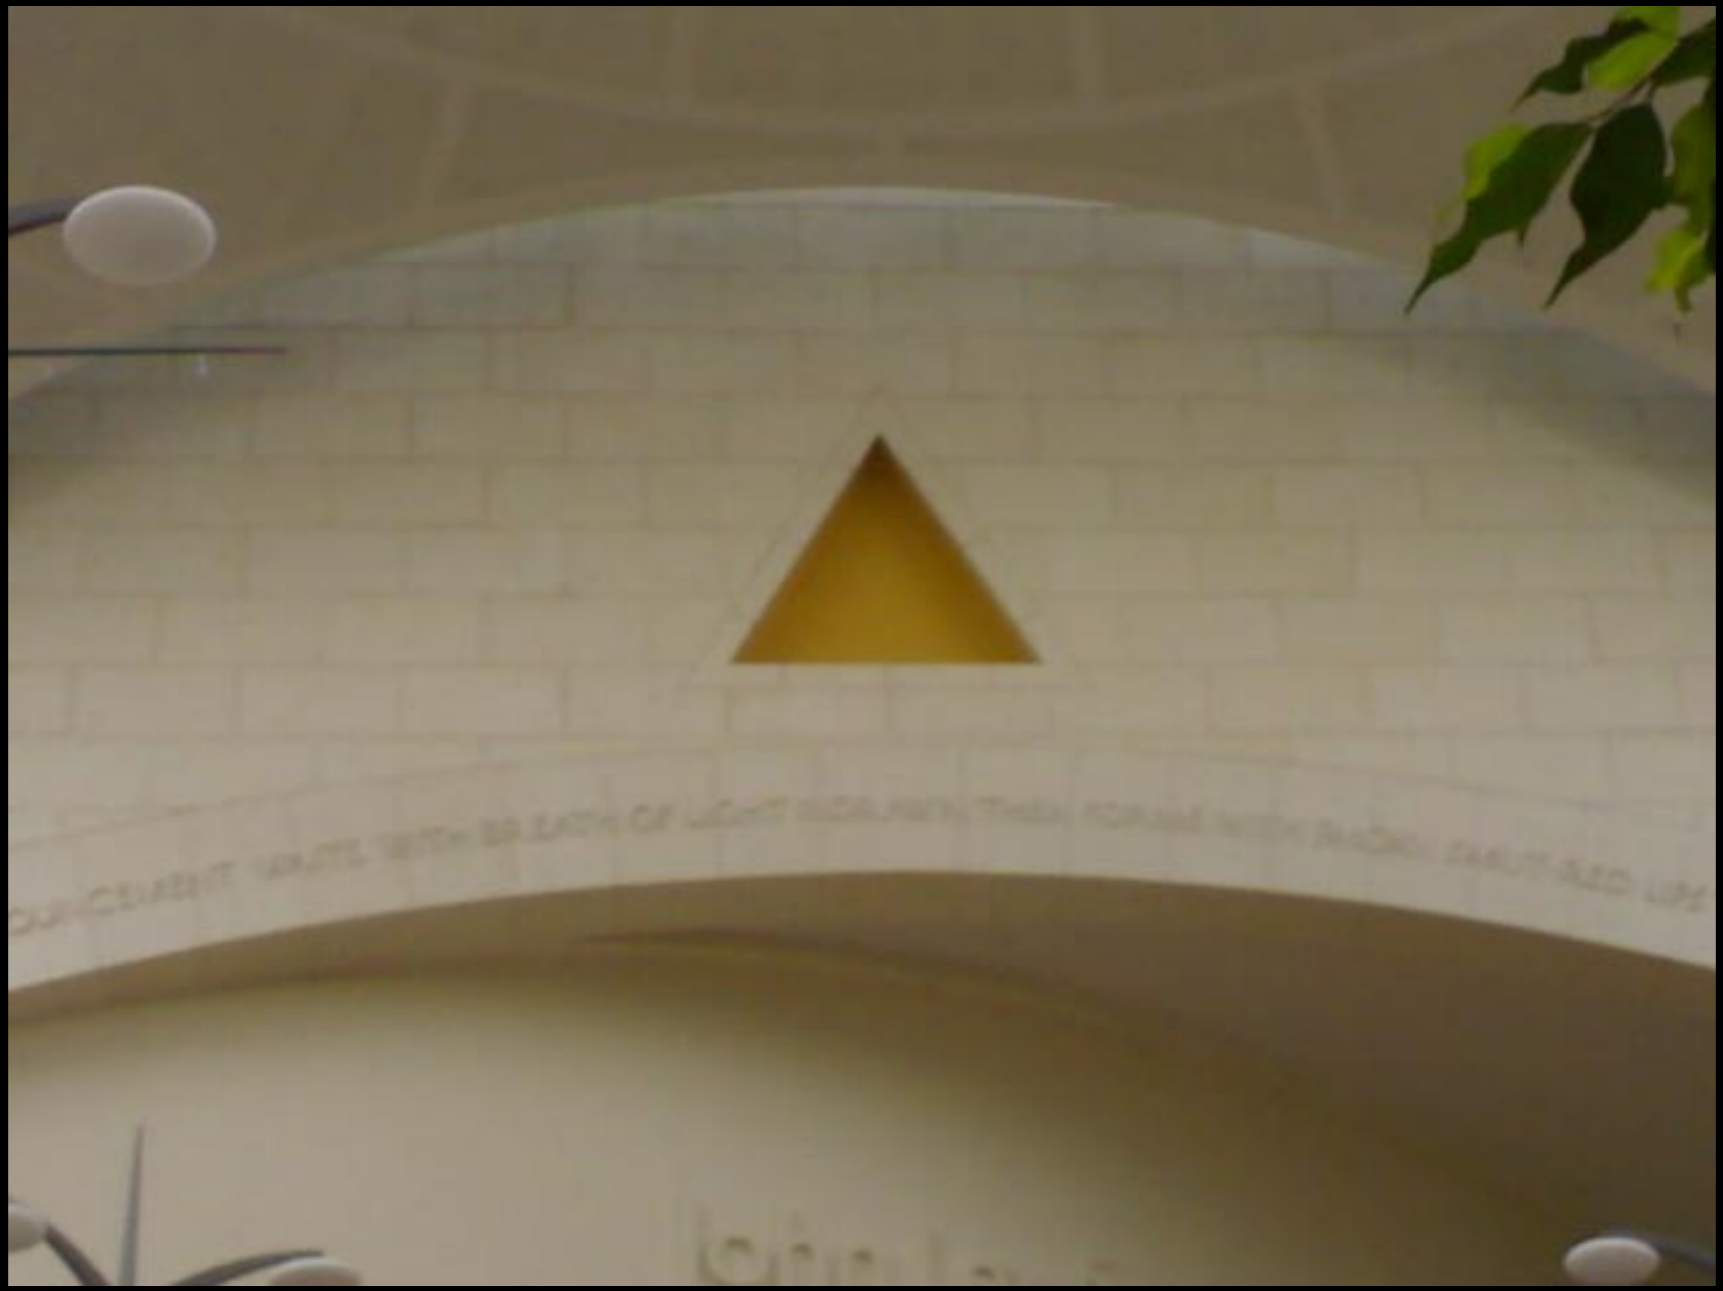

A photograph of a triangular sign mounted on a light-colored brick wall. The sign is made of a light-colored material, possibly wood or stone, and is shaped like an inverted triangle. Inside the triangle, the text "This is the Green Car Park Ground" is written in a serif font. The text is arranged in four lines: "This is the", "Green", "Car Park", and "Ground".

This is the
Green
Car Park
Ground

JOHN AND THE GREAT BEAR SAYS ORION
LITTLE OLIVE STREET

FRUITERSERS

MASON'S